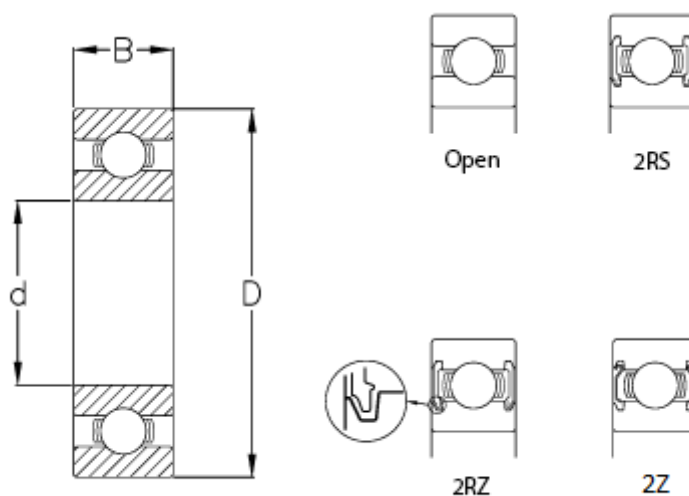

Data Sheet

Article number: 57960301201007

Description: CeramicSpeed hybrid bearing Insulate sealed
6201-2RS/CSB

Measures

B	= 10
Ball grade	= 5
C (KN)	= 5.72
C0	= 3
d	= 12
D	= 32
Max rpm.	= 15000
Type	= 6201